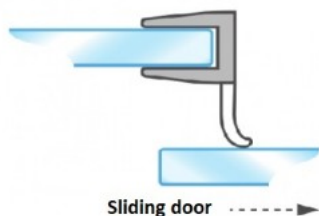

PRODUCT SHEET

Description:

PVC Seal Glass To Glass, S-5700, 2,5 Mtr, F/10mm Glass, W/2 Soft Fin

Item number:

15.22.253-0

Units	Box	Carton	HS Code	Barcode
Pcs.			3925901000	 5704866484022

SISO A/S

Mileparken 11
DK-2740 Skovlunde
Denmark
VAT: DK 24786013