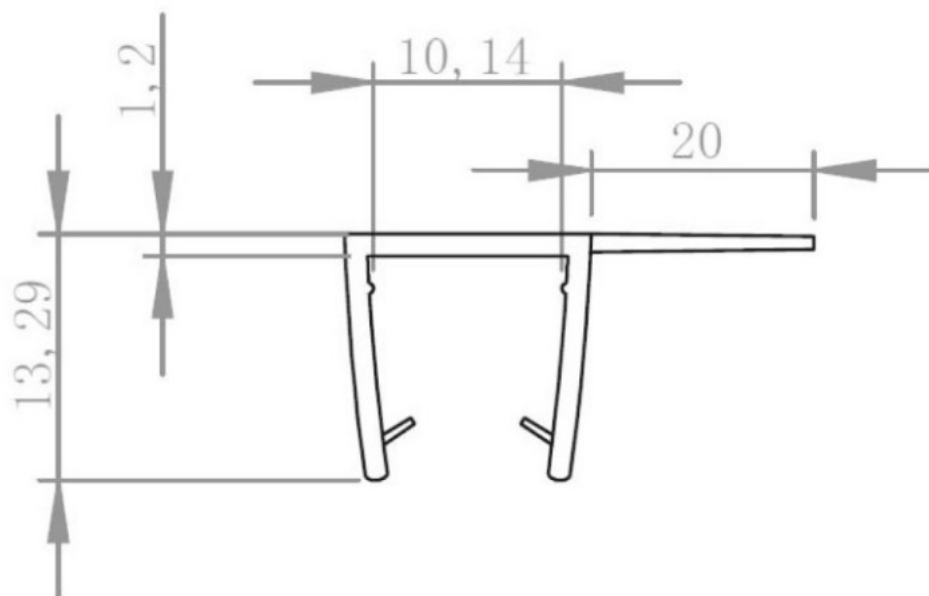

PRODUCT SHEET

Description:

PVC Seal Glass To Glass, S-5700, 2,5 Mtr, F/10mm Glass, W/2 Soft Fin

Item number:

15.22.253-0

Units	Box	Carton	HS Code	Barcode
Pcs.			3925901000	 5704866484022

SISO A/S

Mileparken 11
DK-2740 Skovlunde
Denmark
VAT: DK 24786013